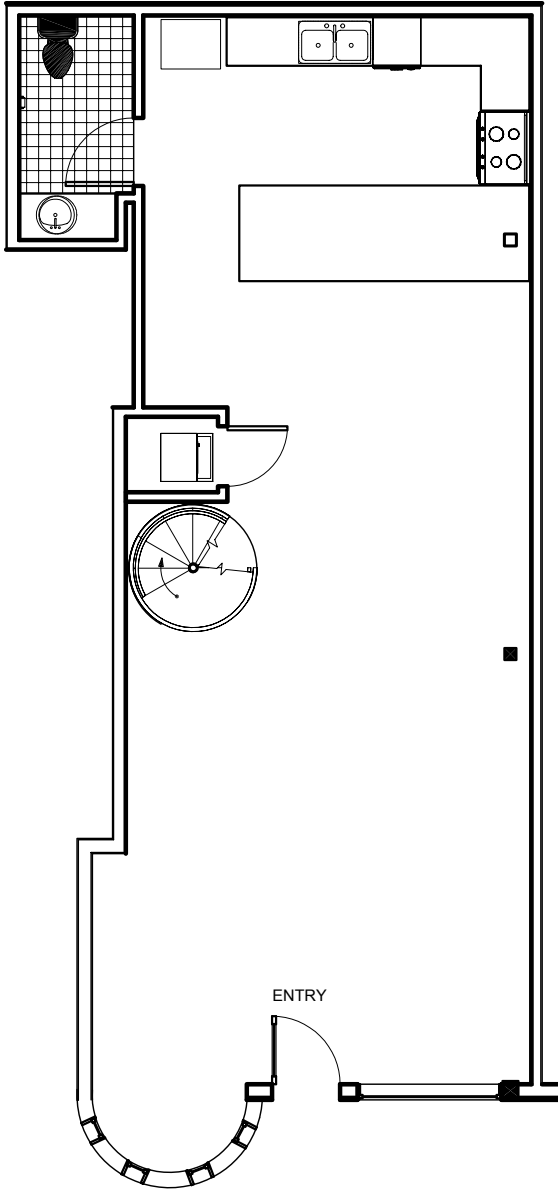

UNIT 101

1,699 sf

LOWER LEVEL

UPPER LEVEL

SCALE: 1/8"=1'-0"