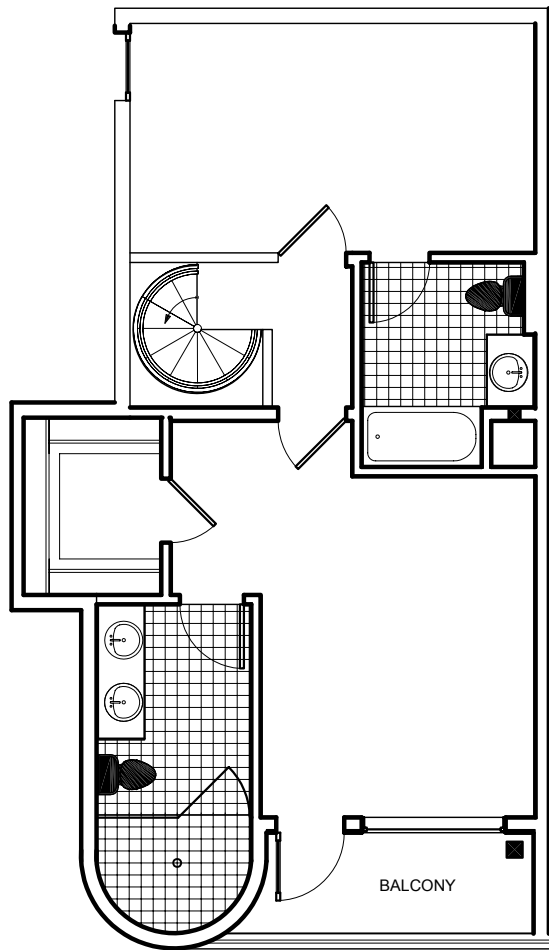

UNIT 101

1,699 sf

LOWER LEVEL

UPPER LEVEL

SCALE: 1/8"=1'-0"