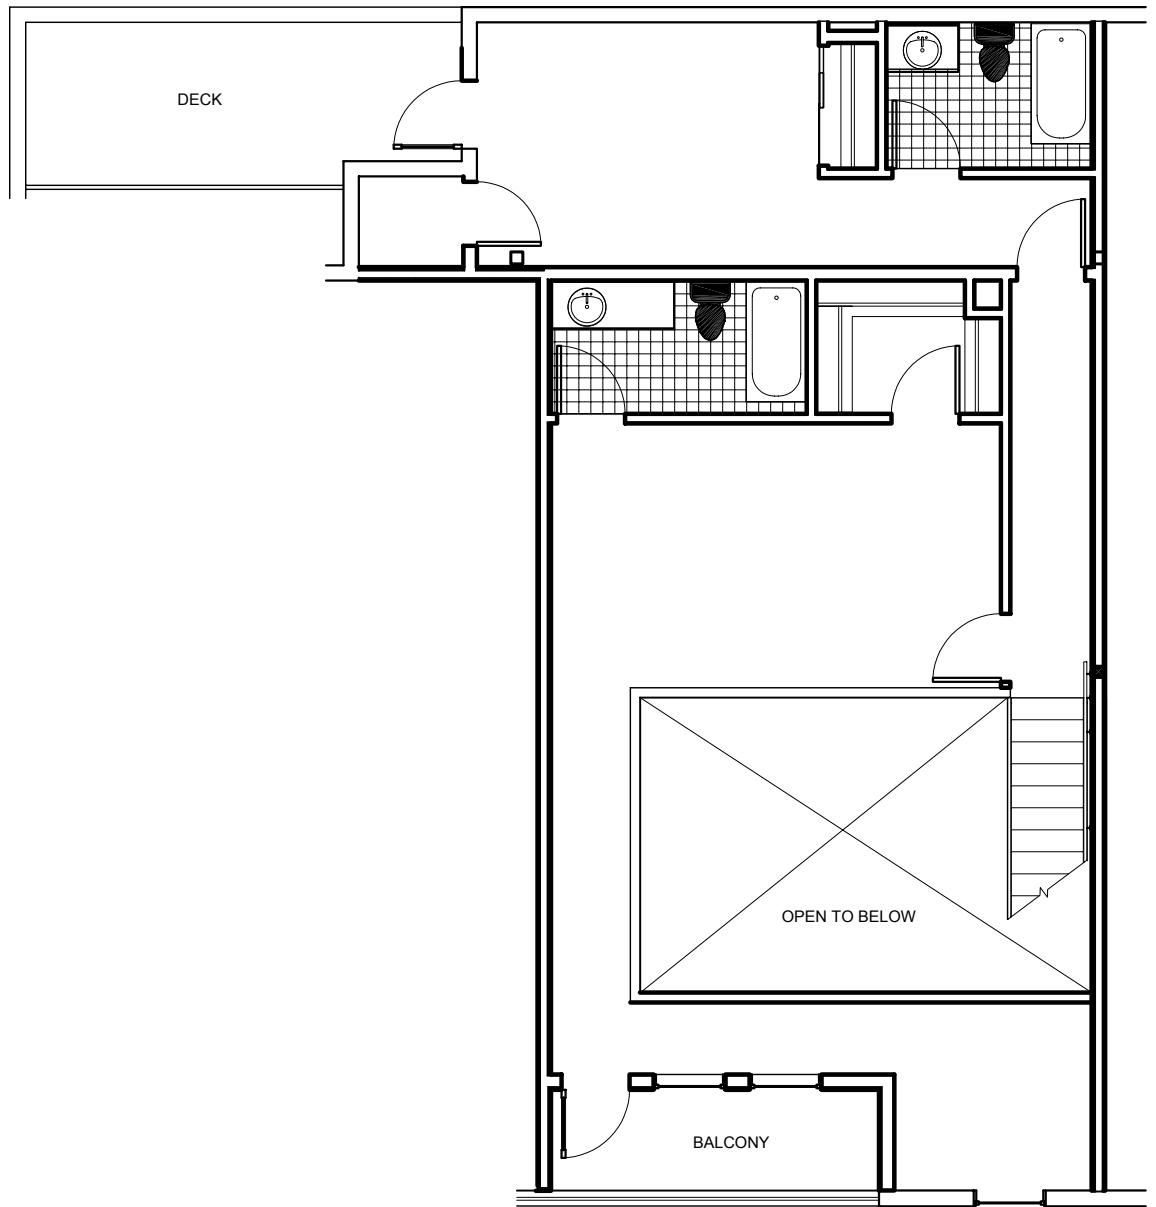

UNIT 102

2,173 sf

LOWER LEVEL

UPPER LEVEL

SCALE: 1/8"=1'-0"