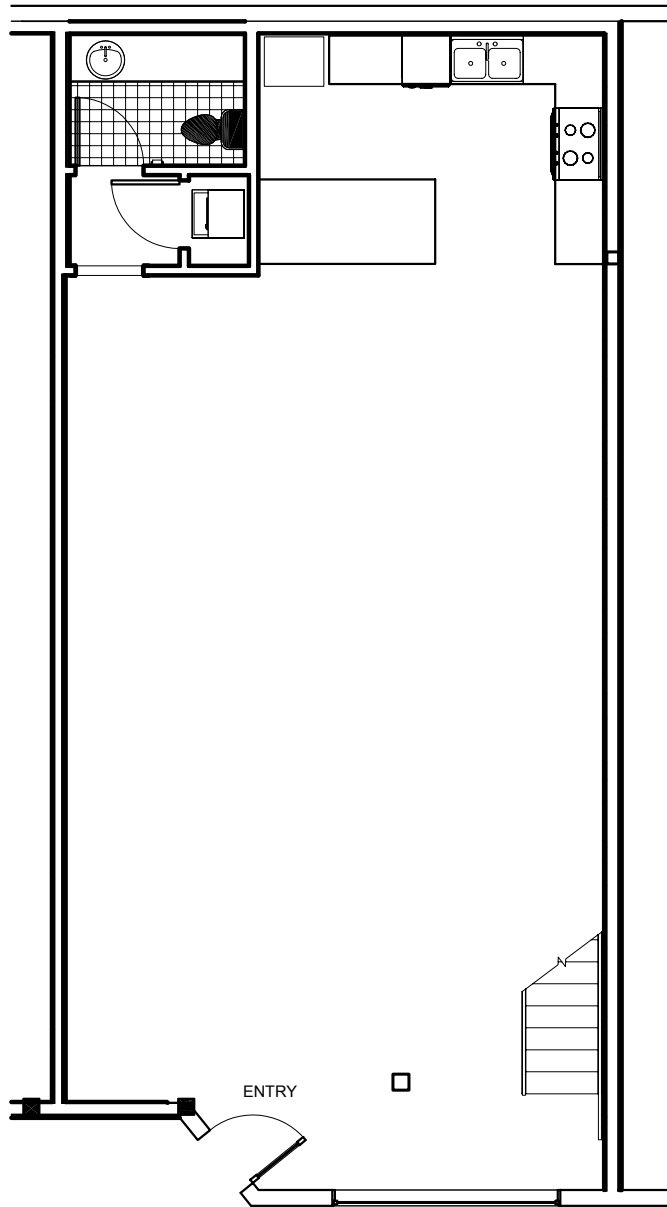

UNIT 102

2,173 sf

LOWER LEVEL

UPPER LEVEL

SCALE: 1/8"=1'-0"