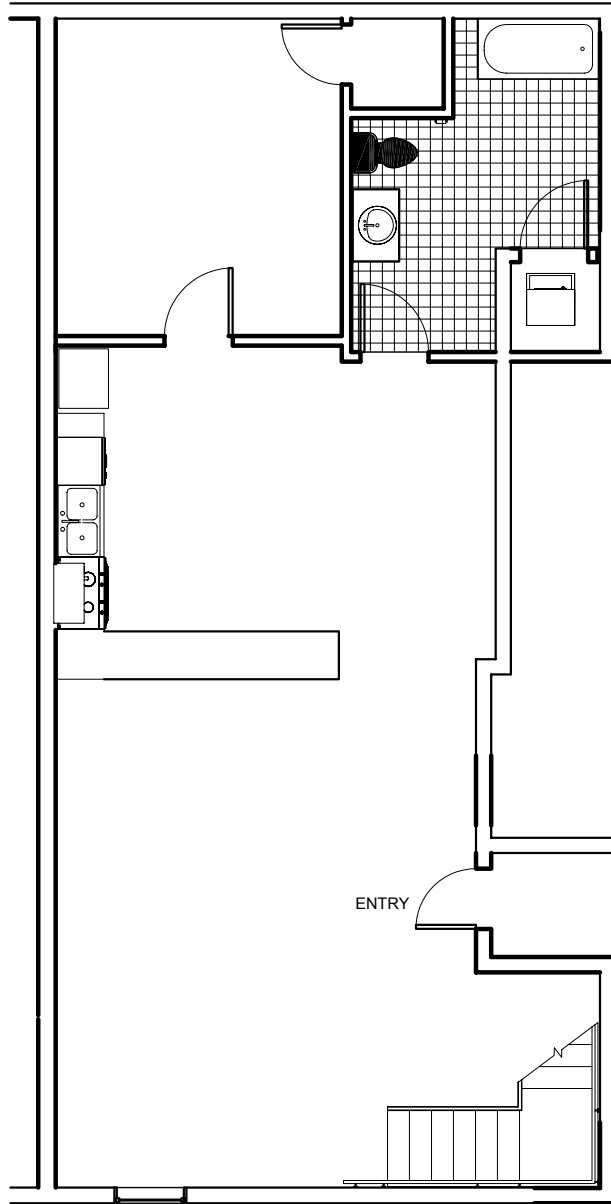

UNIT 103

1,832 sf

LOWER LEVEL

UPPER LEVEL

SCALE: 1/8"=1'-0"