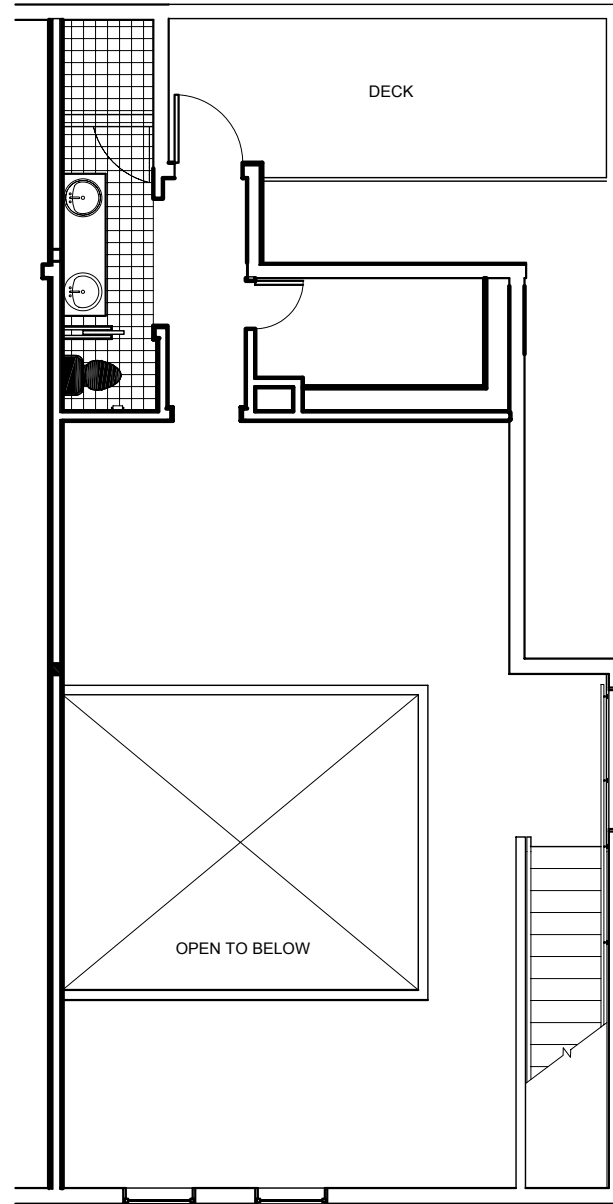

UNIT 103

1,832 sf

LOWER LEVEL

UPPER LEVEL

SCALE: 1/8"=1'-0"