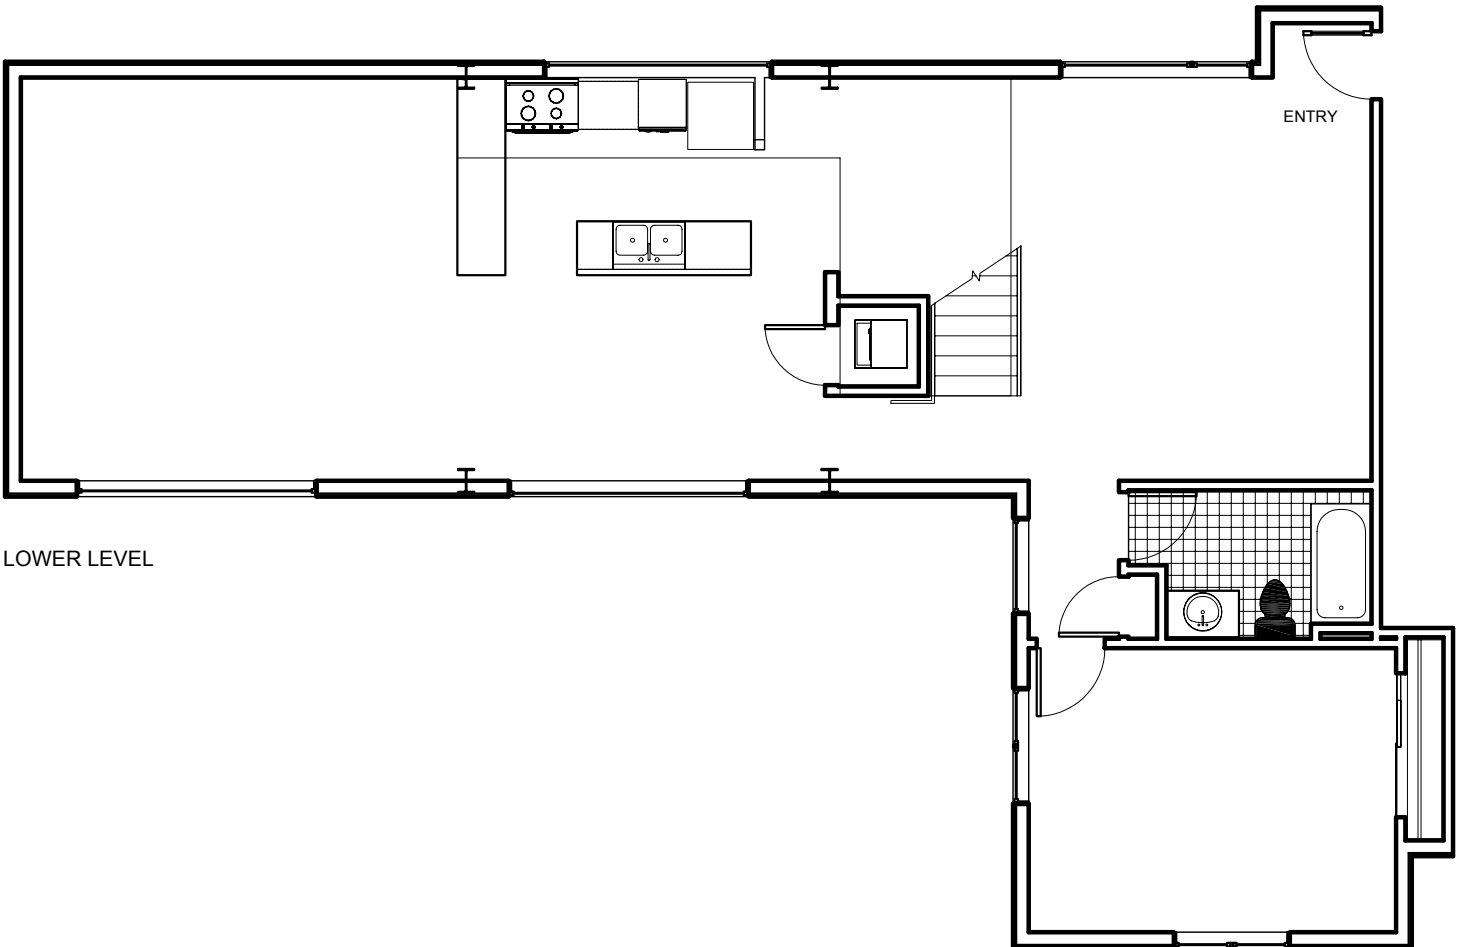

UNIT 201

2,260 sf

UPPER LEVEL

LOWER LEVEL

SCALE: 1/8"=1'-0"