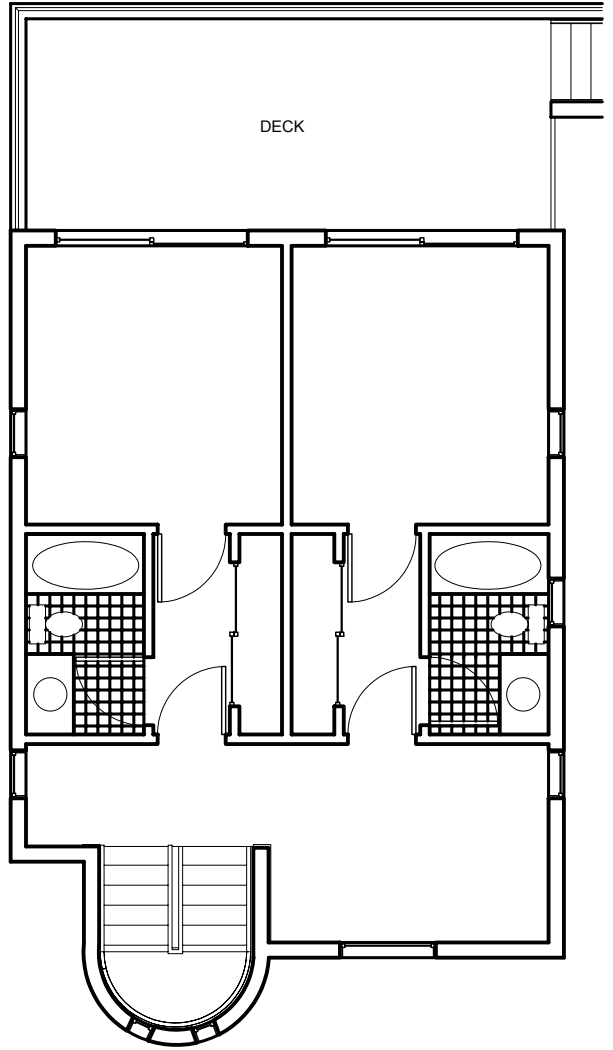

UNIT 301

1,545 sf

LOWER LEVEL

UPPER LEVEL

SCALE: 1/8"-1'-0"