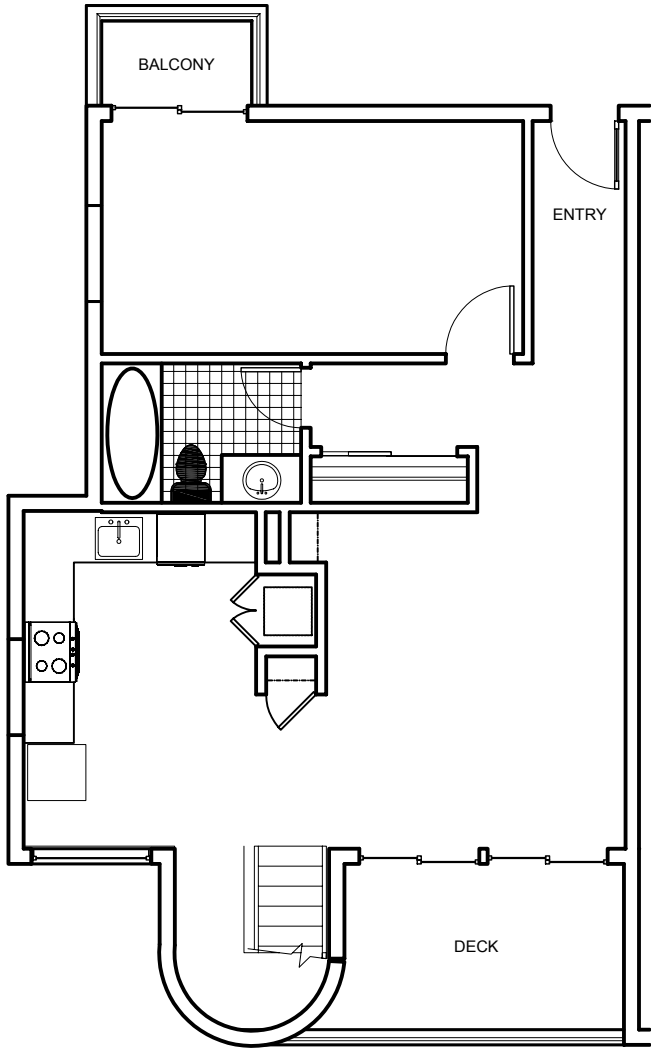

UNIT 301

1,545 sf

LOWER LEVEL

UPPER LEVEL

SCALE: 1/8"-1'-0"